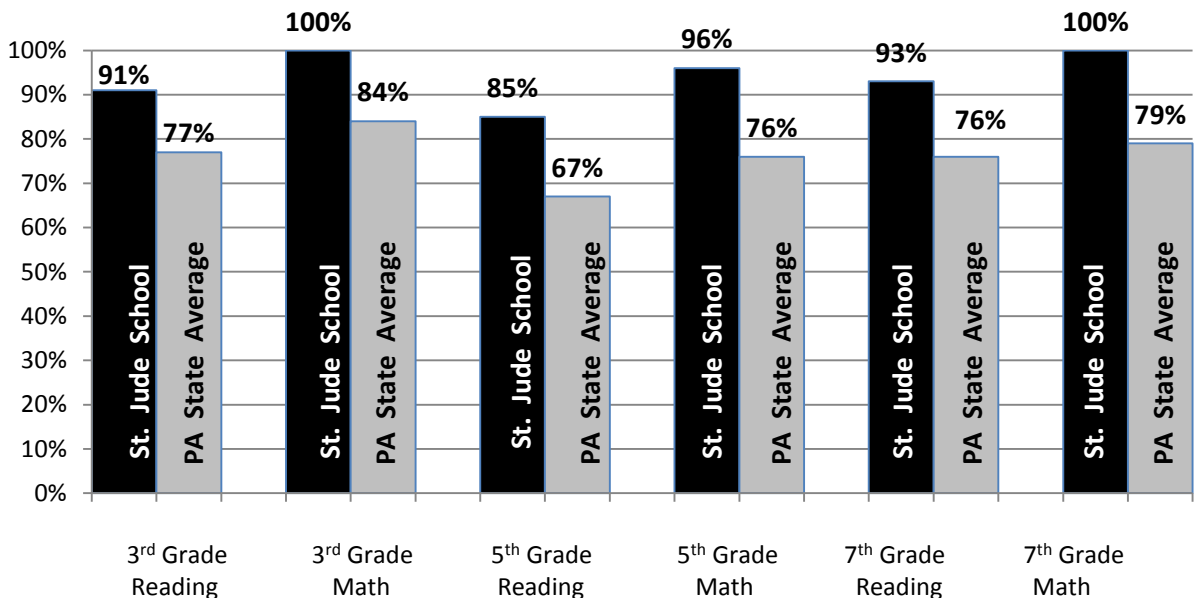

St. Jude School - Making the Grade

The TerraNova Standardized tests are now correlated with the Pennsylvania System of School Assessment, also known as PSSA standardized tests. As shown on the charts below, St. Jude School consistently meets or exceeds the state average PSSA test scores for students scoring at the Advanced or Proficient level. To show evidence of our students' continuous improvement, compare the scores from 2009 and 2011 as the same group of students move from 3rd grade to 5th and from 5th grade to 7th.

To see how your school district scored, log on to the PA Department of Education Website, or click on the PSSA Scores link at www.sjspa.org – Happenings

Students Scoring Advanced or Proficient on 2011 Standardized Tests