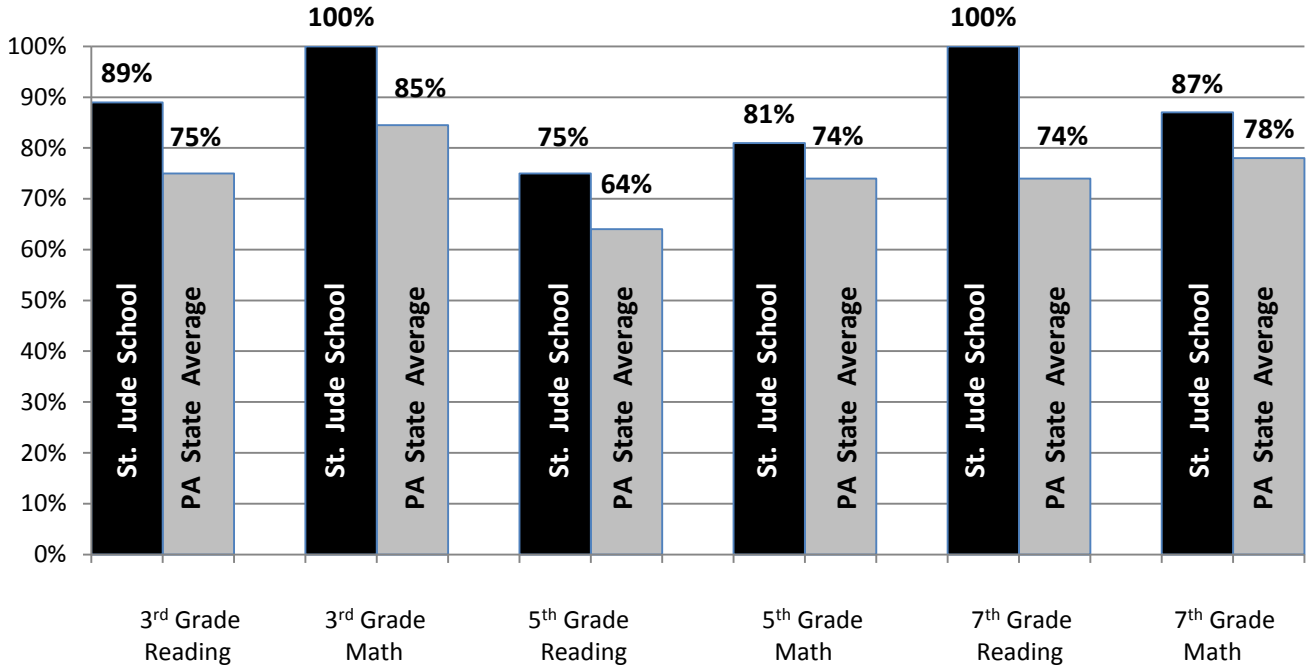

Students Scoring Advanced or Proficient on 2010 Standardized Tests